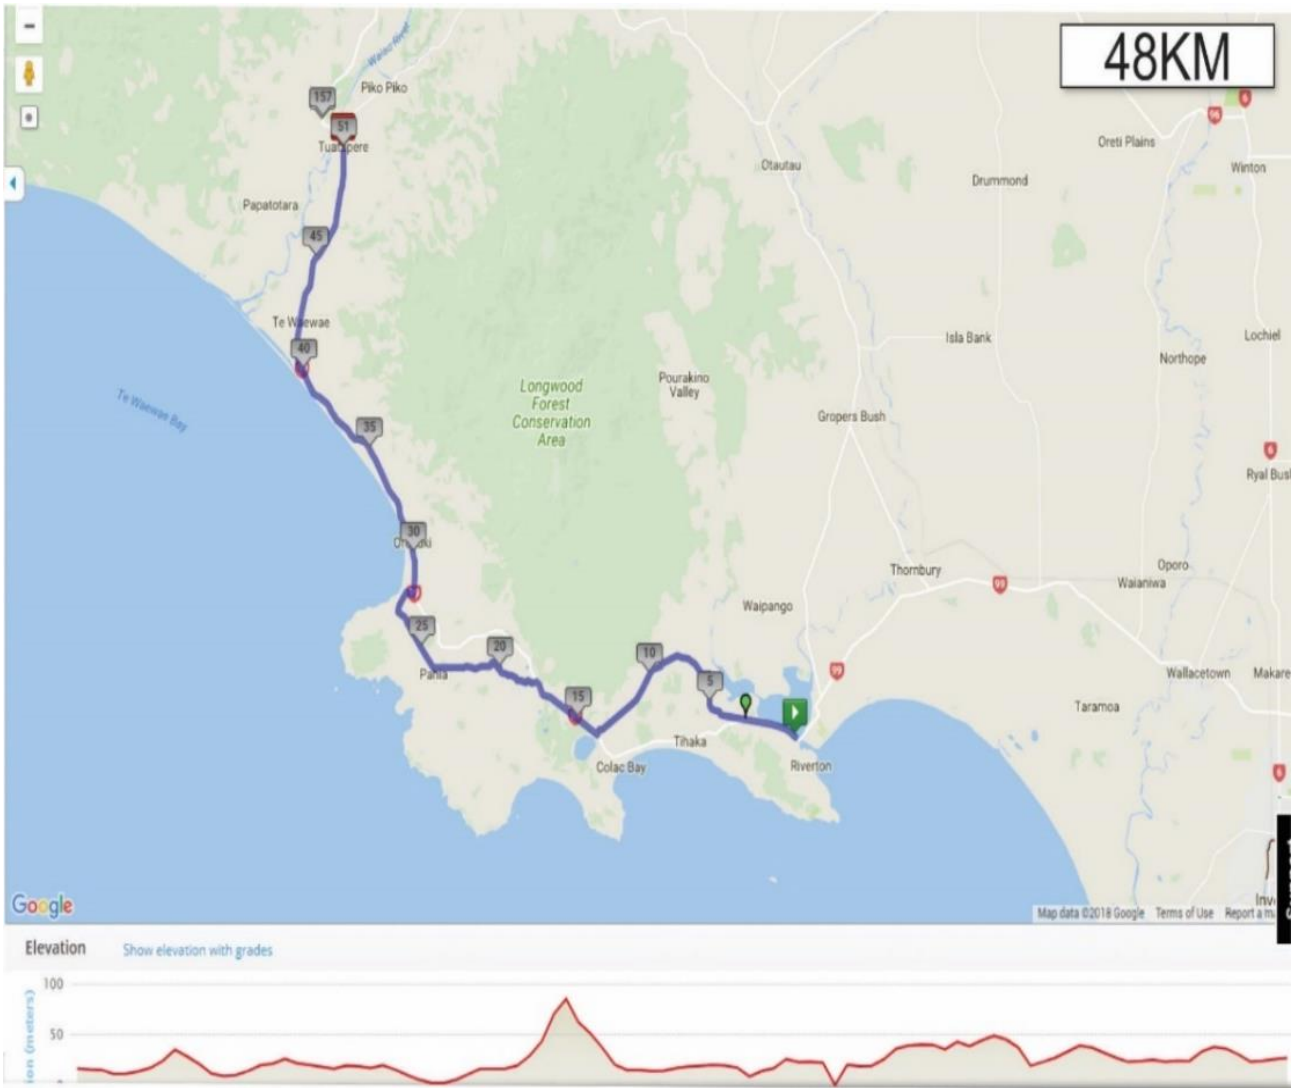

Tour de Lakes Maps & Profiles 2018

Choose map location

Invercargill, New Zeala

[Set Directions](#) | [Import](#)

- Route Details
- Log as a Workout
- Directions / Notes

0 km Head east on SH 1 toward Deveron St Walk your bicycle

0.63 km Turn right onto SH 1 Walk your bicycle

0.65 km Head east on SH 1 toward Deveron St

0.8 km Walk your bicycle Destination will be on the right

Invercargill, New Zealand

Get Directions Import Help

- Route Details
- Log as a Workout
- Directions / Notes

0 km	Head northwest on State Highway 99 toward Shrewsbury St
2.8 km	Slight right onto Longwood Rd
4.94 km	Continue onto Ward Rd
13.79 km	Turn right onto State Highway 99
17.74 km	Turn left onto Round Hill-Wakapatu Rd
18.02 km	Slight right onto Pahia-Round Hill Rd
23.82 km	Turn left onto Pahia-Wakapatu Rd
23.88 km	Turn right onto Dillon Rd
27.34 km	Continue straight onto Frenzt Rd
28.42 km	Turn left onto State Highway 99
49.79 km	Destination will be on the right

Choose map location

Invercargill, New Zeala SEARCH

Get Directions Import Help

- Route Details
- Log as a Workout
- Directions / Notes

- 0 km Head northeast on State Highway 95
- 0.08 km Head northeast on State Highway 95 toward Frasers Beach Rd
- 19.7 km Destination will be on the left