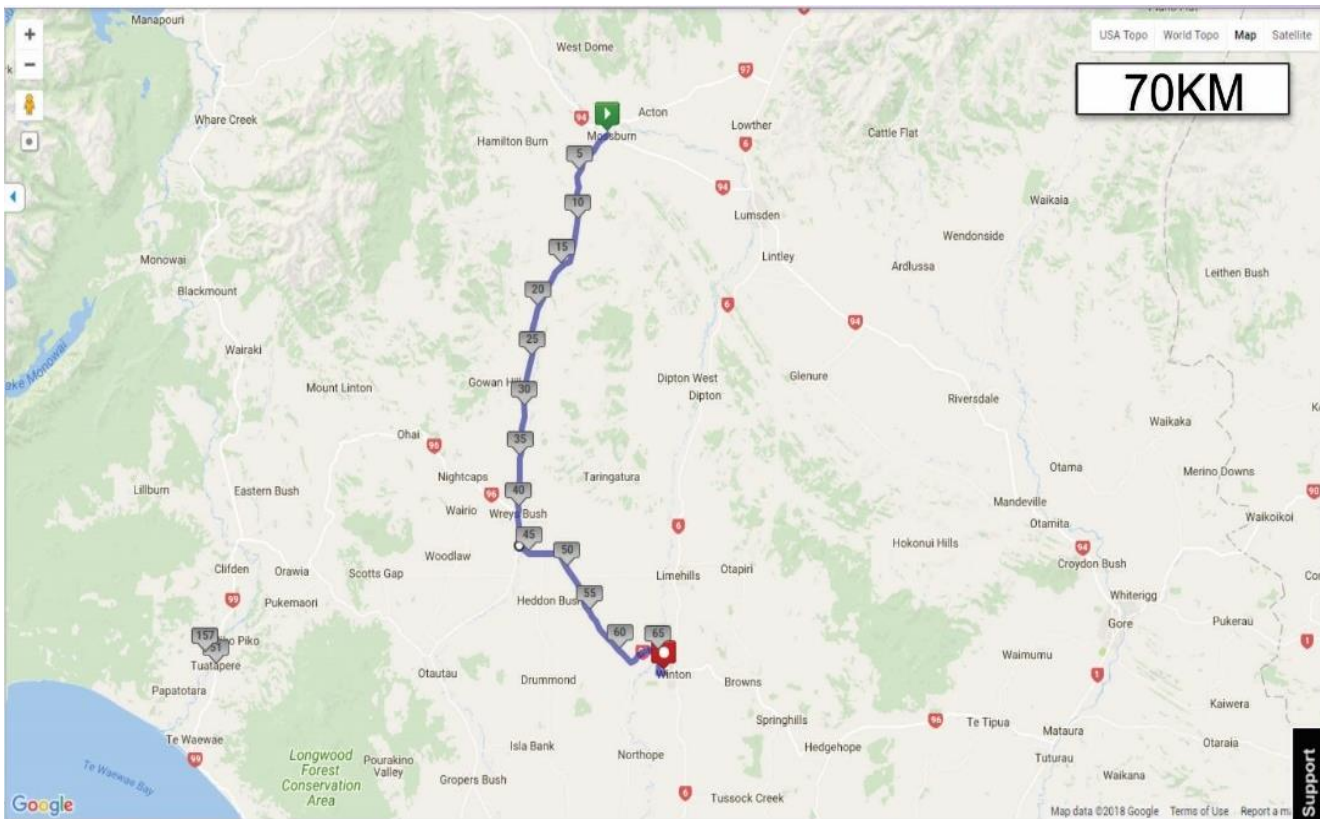

0 km	Head northwest on State Highway 99 toward Shrewsbury St
2.8 km	Slight right onto Longwood Rd
4.94 km	Continue onto Ward Rd
13.79 km	Turn right onto State Highway 99
17.74 km	Turn left onto Round Hill-Wakapatu Rd
18.02 km	Slight right onto Pahia-Round Hill Rd
23.82 km	Turn left onto Pahia-Wakapatu Rd
23.88 km	Turn right onto Dillon Rd
27.34 km	Continue straight onto Frenzt Rd
28.42 km	Turn left onto State Highway 99
49.79 km	Destination will be on the right

Invercargill, New Zealand

[Get Directions](#) | [Import](#) [Help ?](#)

- Route Details
- Log as a Workout
- Directions / Notes

- 0 km Head north on State Highway 99 toward Gillies St
- 0.63 km Turn left to stay on State Highway 99
- 1.93 km Turn right to stay on State Highway 99
- 14.92 km Turn left onto Clifden Blackmount Rd
- 42.55 km Continue onto Blackmount-Redcliff Rd
- 66.78 km Turn left onto Weir Rd
- 75.12 km Turn left onto Hillside-Manapouri Rd
- 79.3 km Destination will be on the right

Choose map location

Invercargill, New Zeala SEARCH

Get Directions Import Help

- Route Details
- Log as a Workout
- Directions / Notes

- 0 km Head northeast on State Highway 95
- 0.08 km Head northeast on State Highway 95 toward Frasers Beach Rd
- 19.7 km Destination will be on the left

Elevation [Show elevation with grades](#)

Invercargill, New Zeala SEARCH

[Get Directions](#) [Import](#) [Help](#)

- Route Details
- Log as a Workout
- Directions / Notes

- 0 km Head southwest on Holmes St toward Short St
- 0.42 km Continue onto Wreys Bush-Mossburn Rd
- 40.14 km Continue straight onto State Highway 96
- 43.53 km Head south on State Highway 96 toward Otautau-Wreys Bush Rd
- 65.23 km Turn right onto Winton Substation Rd
- 67.23 km Turn left onto Gerrard Rd
- 67.93 km Destination