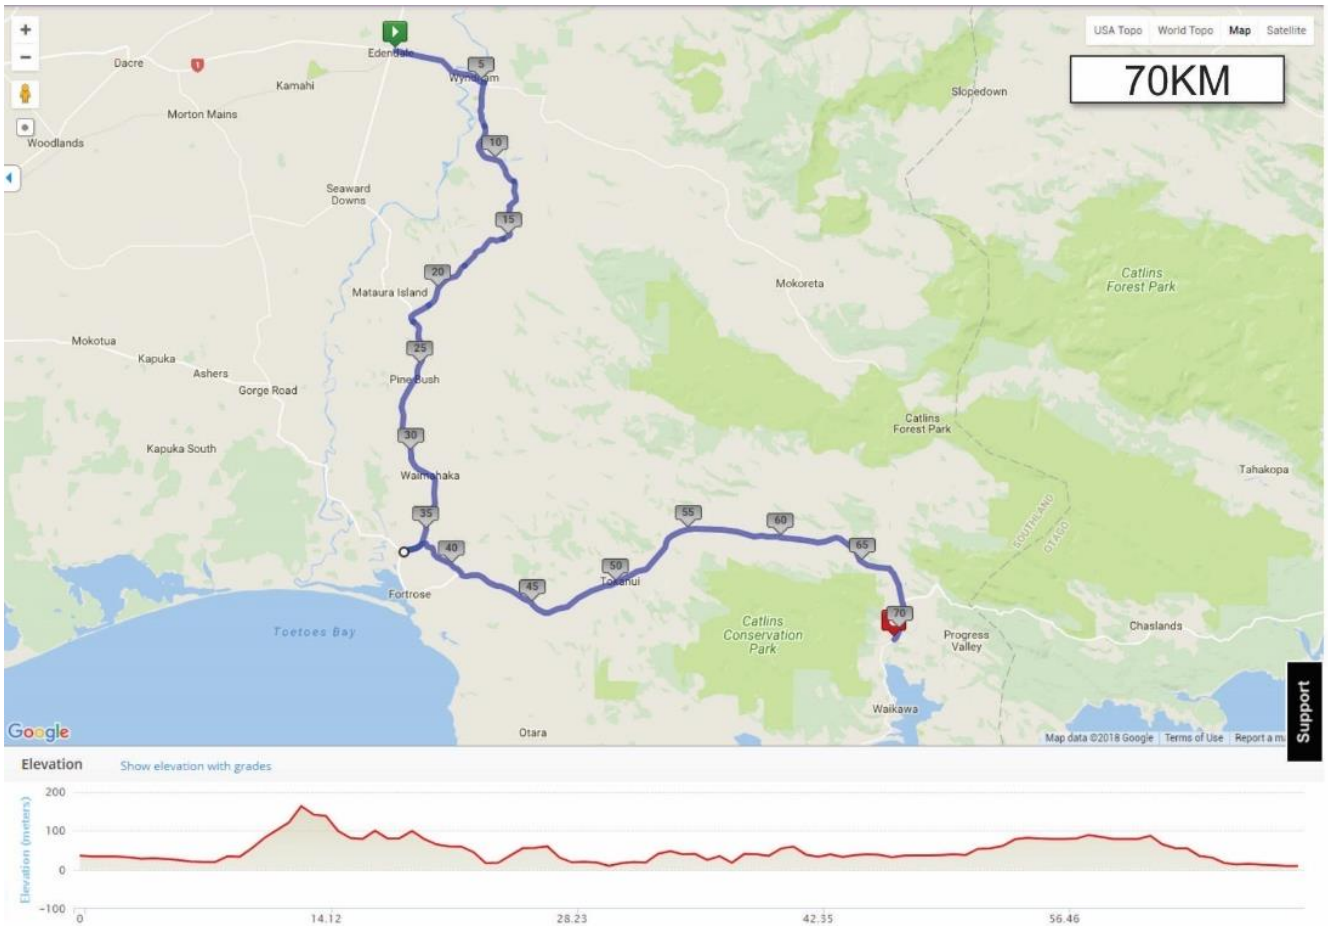

Choose map location

Invercargill, New Zeala SEARCH

Get Directions Import Help

- Route Details
- Log as a Workout
- Directions / Notes

- 0 km Head northeast on State Highway 95
- 0.08 km Head northeast on State Highway 95 toward Frasers Beach Rd
- 19.7 km Destination will be on the left

Elevation [Show elevation with grades](#)

Invercargill, New Zeala SEARCH

[Get Directions](#) [Import](#) [Help](#)

- Route Details
- Log as a Workout
- Directions / Notes

- 0 km Head southwest on Holmes St toward Short St
- 0.42 km Continue onto Wreys Bush-Mossburn Rd
- 40.14 km Continue straight onto State Highway 96
- 43.53 km Head south on State Highway 96 toward Otautau-Wreys Bush Rd
- 65.23 km Turn right onto Winton Substation Rd
- 67.23 km Turn left onto Gerrard Rd
- 67.93 km Destination

Invercargill, New Zeala SEARCH

Get Directions Import Help

- Route Details
- Log as a Workout
- Directions / Notes

0 km Head east on Ferry Rd toward Manse St

0.54 km Continue onto Edendale-Wyndham Rd

3.53 km Continue onto Ferry St

5.16 km Turn left onto Balaclava St

5.17 km Head south on Balaclava St toward Malta St

6.02 km Continue onto Wyndham-Letterbox Rd

7.56 km Head southeast on Wyndham-Letterbox Rd toward Wyndham River Rd

11.64 km Head southeast on Wyndham-Letterbox Rd toward Leonard Rd