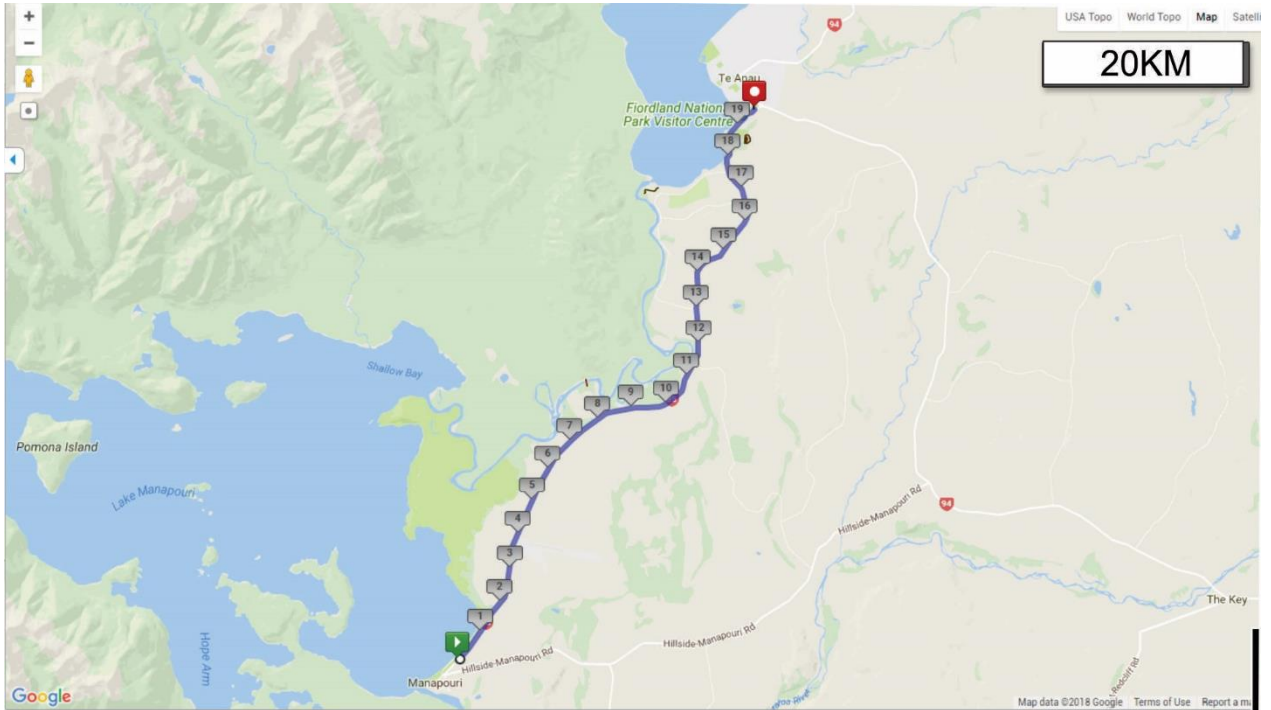

0.63 km Turn right onto SH 1 Walk your bicycle

0.65 km Head east on SH 1 toward Deveron St

0.8 km Walk your bicycle Destination will be on the right

Invercargill, New Zealand

Get Directions Import Help

- Route Details
- Log as a Workout
- Directions / Notes

0 km	Head northwest on State Highway 99 toward Shrewsbury St
2.8 km	Slight right onto Longwood Rd
4.94 km	Continue onto Ward Rd
13.79 km	Turn right onto State Highway 99
17.74 km	Turn left onto Round Hill-Wakapatu Rd
18.02 km	Slight right onto Pahia-Round Hill Rd
23.82 km	Turn left onto Pahia-Wakapatu Rd
23.88 km	Turn right onto Dillon Rd
27.34 km	Continue straight onto Frenzt Rd
28.42 km	Turn left onto State Highway 99
49.79 km	Destination will be on the right

Invercargill, New Zealand

[Get Directions](#) | [Import](#) [Help ?](#)

- Route Details
- Log as a Workout
- Directions / Notes

- 0 km Head north on State Highway 99 toward Gillies St
- 0.63 km Turn left to stay on State Highway 99
- 1.93 km Turn right to stay on State Highway 99
- 14.92 km Turn left onto Clifden Blackmount Rd
- 42.55 km Continue onto Blackmount-Redcliff Rd
- 66.78 km Turn left onto Weir Rd
- 75.12 km Turn left onto Hillside-Manapouri Rd
- 79.3 km Destination will be on the right

Choose map location

Invercargill, New Zeala SEARCH

Get Directions Import Help

- Route Details
- Log as a Workout
- Directions / Notes

- 0 km Head northeast on State Highway 95
- 0.08 km Head northeast on State Highway 95 toward Frasers Beach Rd
- 19.7 km Destination will be on the left