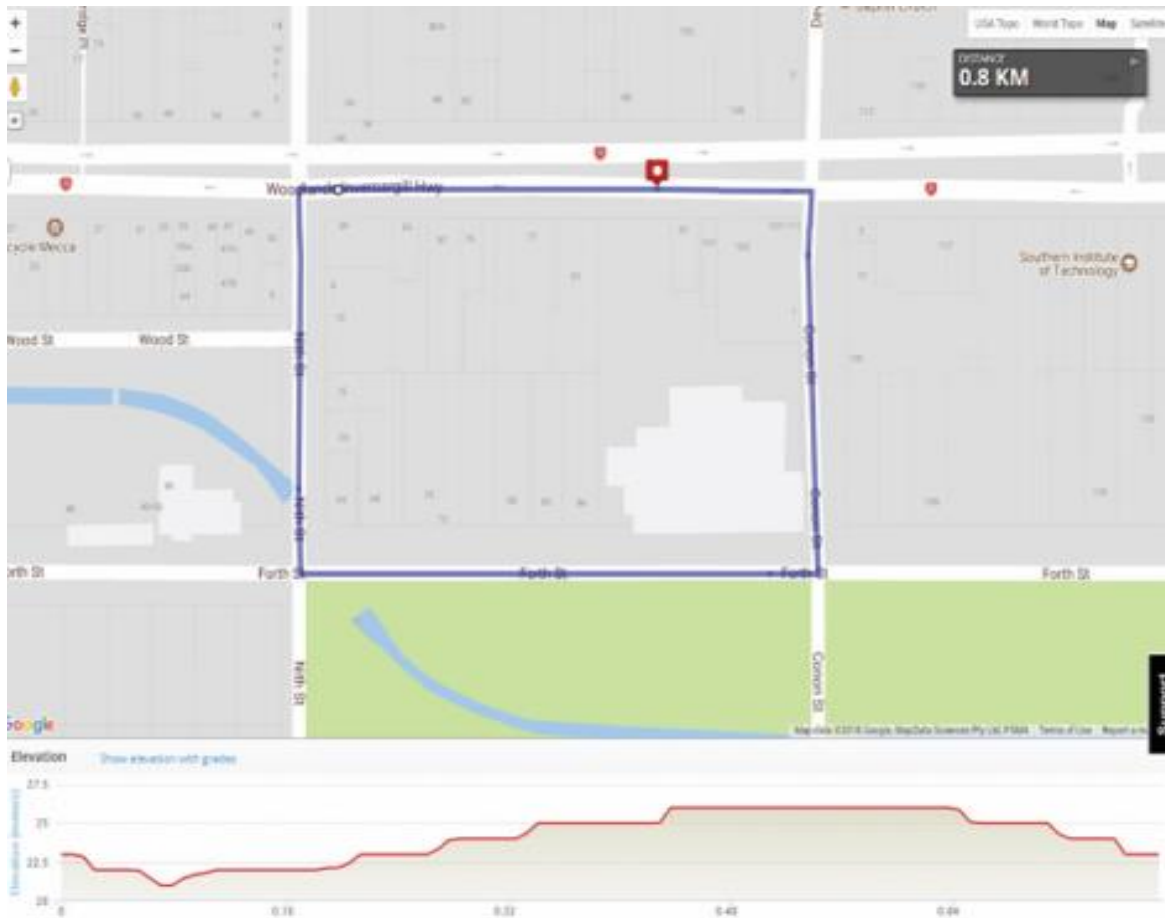

Tour de Lakes Maps & Profiles 2018

Choose map location

Invercargill, New Zeala

[Set Directions](#) | [Import](#)

- Route Details
- Log as a Workout
- Directions / Notes

0 km Head east on SH 1 toward Deveron St Walk your bicycle

0.07 km Turn right onto Conan St

0.1 km Head south on Conan St toward Forth St

0.23 km Turn right onto Forth St

0.25 km Head west on Forth St toward Nith St

0.47 km Turn right onto Nith St

0.51 km Head north on Nith St toward Wood St

0.63 km Turn right onto SH 1 Walk your bicycle

0.65 km Head east on SH 1 toward Deveron St

0.8 km Walk your bicycle Destination will be on the right

Invercargill, New Zealand

Get Directions Import Help

- Route Details
- Log as a Workout
- Directions / Notes

Choose map location

Invercargill, New Zeala SEARCH

Get Directions Import Help

- Route Details
- Log as a Workout
- Directions / Notes

- 0 km Head northeast on State Highway 95
- 0.08 km Head northeast on State Highway 95 toward Frasers Beach Rd
- 19.7 km Destination will be on the left