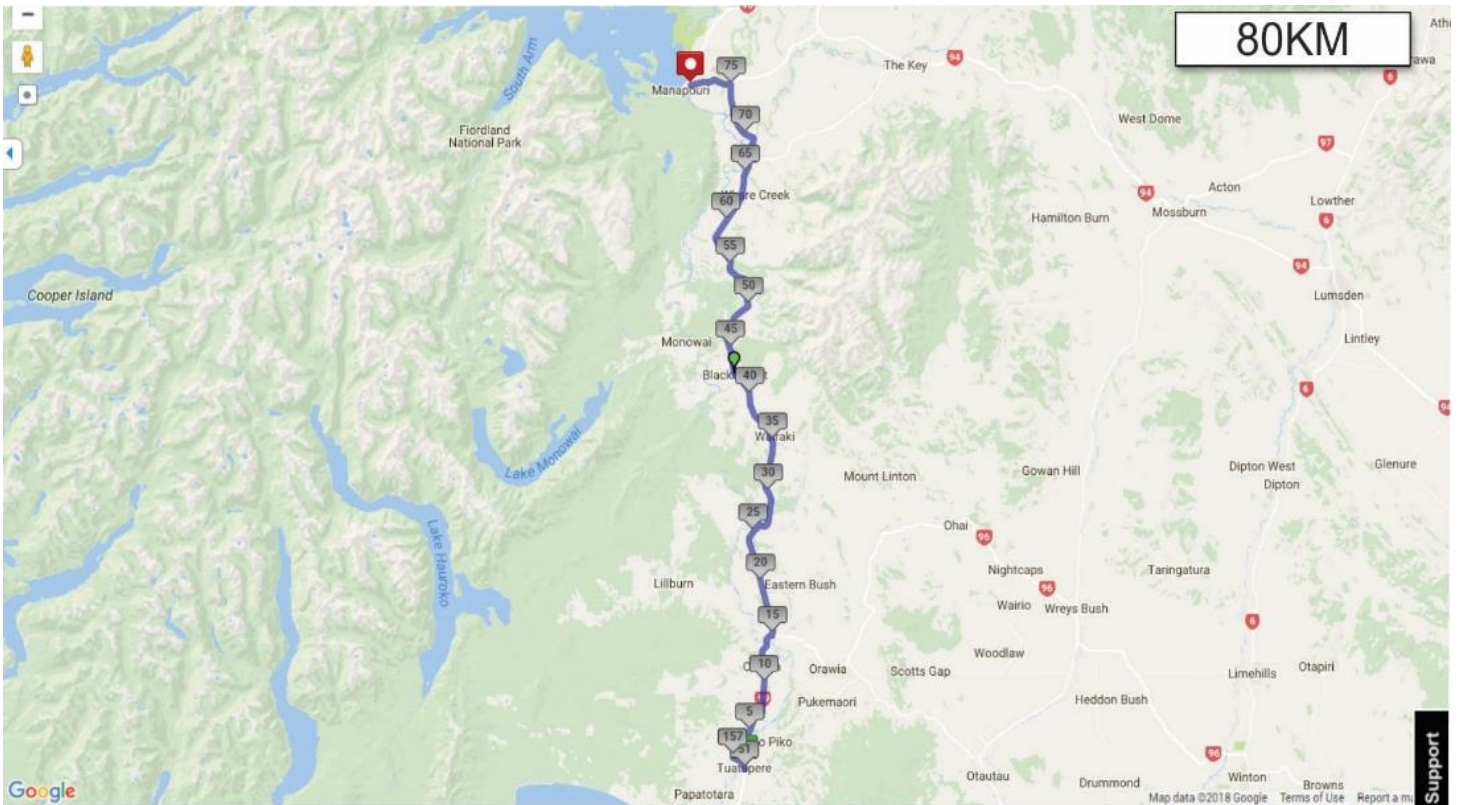

Tour de Lakes Maps & Profiles 2018

Choose map location

Invercargill, New Zeala

[Set Directions](#) | [Import](#)

- Route Details
- Log as a Workout
- Directions / Notes

0 km Head east on SH 1 toward Deveron St Walk your bicycle

0.63 km Turn right onto SH 1 Walk your bicycle

0.65 km Head east on SH 1 toward Deveron St

0.8 km Walk your bicycle Destination will be on the right

Invercargill, New Zealand

Get Directions Import Help

- Route Details
- Log as a Workout
- Directions / Notes

0 km	Head northwest on State Highway 99 toward Shrewsbury St
2.8 km	Slight right onto Longwood Rd
4.94 km	Continue onto Ward Rd
13.79 km	Turn right onto State Highway 99
17.74 km	Turn left onto Round Hill-Wakapatu Rd
18.02 km	Slight right onto Pahia-Round Hill Rd
23.82 km	Turn left onto Pahia-Wakapatu Rd
23.88 km	Turn right onto Dillon Rd
27.34 km	Continue straight onto Frenzt Rd
28.42 km	Turn left onto State Highway 99
49.79 km	Destination will be on the right

Choose map location

Invercargill, New Zeala SEARCH

Get Directions Import Help

- Route Details
- Log as a Workout
- Directions / Notes

- 0 km Head northeast on State Highway 95
- 0.08 km Head northeast on State Highway 95 toward Frasers Beach Rd
- 19.7 km Destination will be on the left