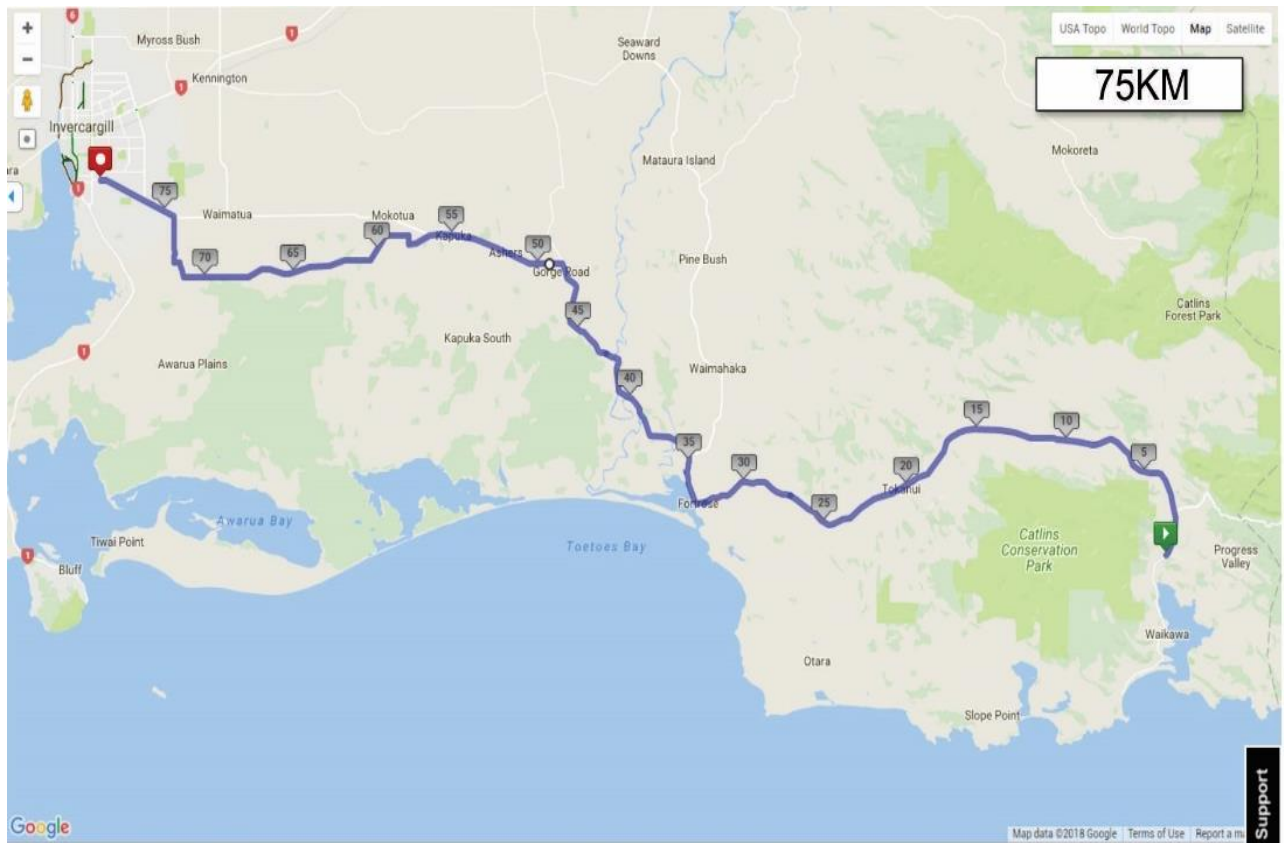

Choose map location

Invercargill, New Zeala SEARCH

Get Directions Import Help

- Route Details
- Log as a Workout
- Directions / Notes

- 0 km Head northeast on State Highway 95
- 0.08 km Head northeast on State Highway 95 toward Frasers Beach Rd
- 19.7 km Destination will be on the left

Invercargill, New Zeala SEARCH

Get Directions Import Help

- Route Details
- Log as a Workout
- Directions / Notes

0 km Head east on Ferry Rd toward Manse St

0.54 km Continue onto Edendale-Wyndham Rd

3.53 km Continue onto Ferry St

5.16 km Turn left onto Balaclava St

5.17 km Head south on Balaclava St toward Malta St

6.02 km Continue onto Wyndham-Letterbox Rd

7.56 km Head southeast on Wyndham-Letterbox Rd toward Wyndham River Rd

11.64 km Head southeast on Wyndham-Letterbox Rd toward Leonard Rd

13.68 km Head east on Wyndham-Letterbox Rd toward Wyndham Valley Rd

15.29 km Head west on Wyndham-Letterbox Rd toward Pollock Rd

- 18.04 km Head southwest on Wyndham-Letterbox Rd toward Robin Hood Rd
- 21 km Head southwest on Wyndham-Letterbox Rd toward Matakura Island-Fortrose Rd
- 22.13 km Turn left onto Matakura Island-Fortrose Rd
- 22.49 km Head southeast on Matakura Island-Fortrose Rd toward Woodslea Downs Rd
- 36.81 km Head northeast on Matakura Island-Fortrose Rd toward Gregory Rd
- 37.86 km Turn right onto Gregory Rd
- 40.81 km Turn left onto Tokanui-Gorge Rd Hwy
- 50.19 km Continue onto Niagara-Tokanui Hwy
- 68.39 km Continue onto Niagara-Waikawa Rd
- 70.58 km Destination will be on the left