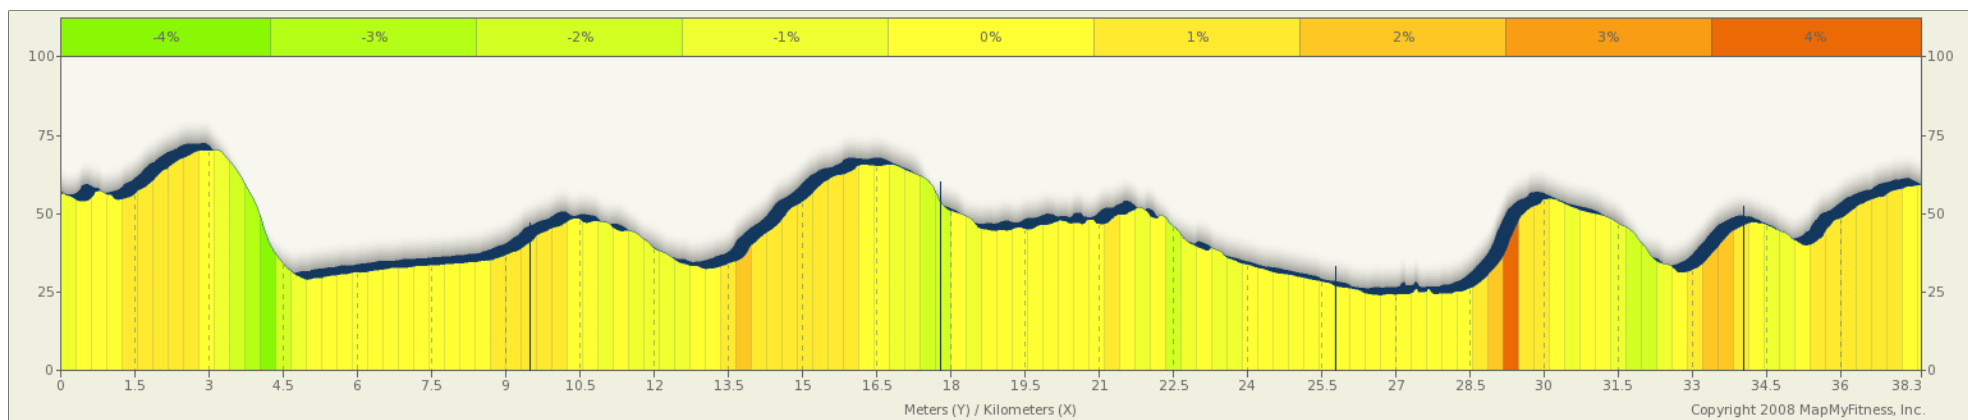

Stage 6 Junior Tour of Southland

Starts In Southland, New Zealand

38.14 kilometers

Description