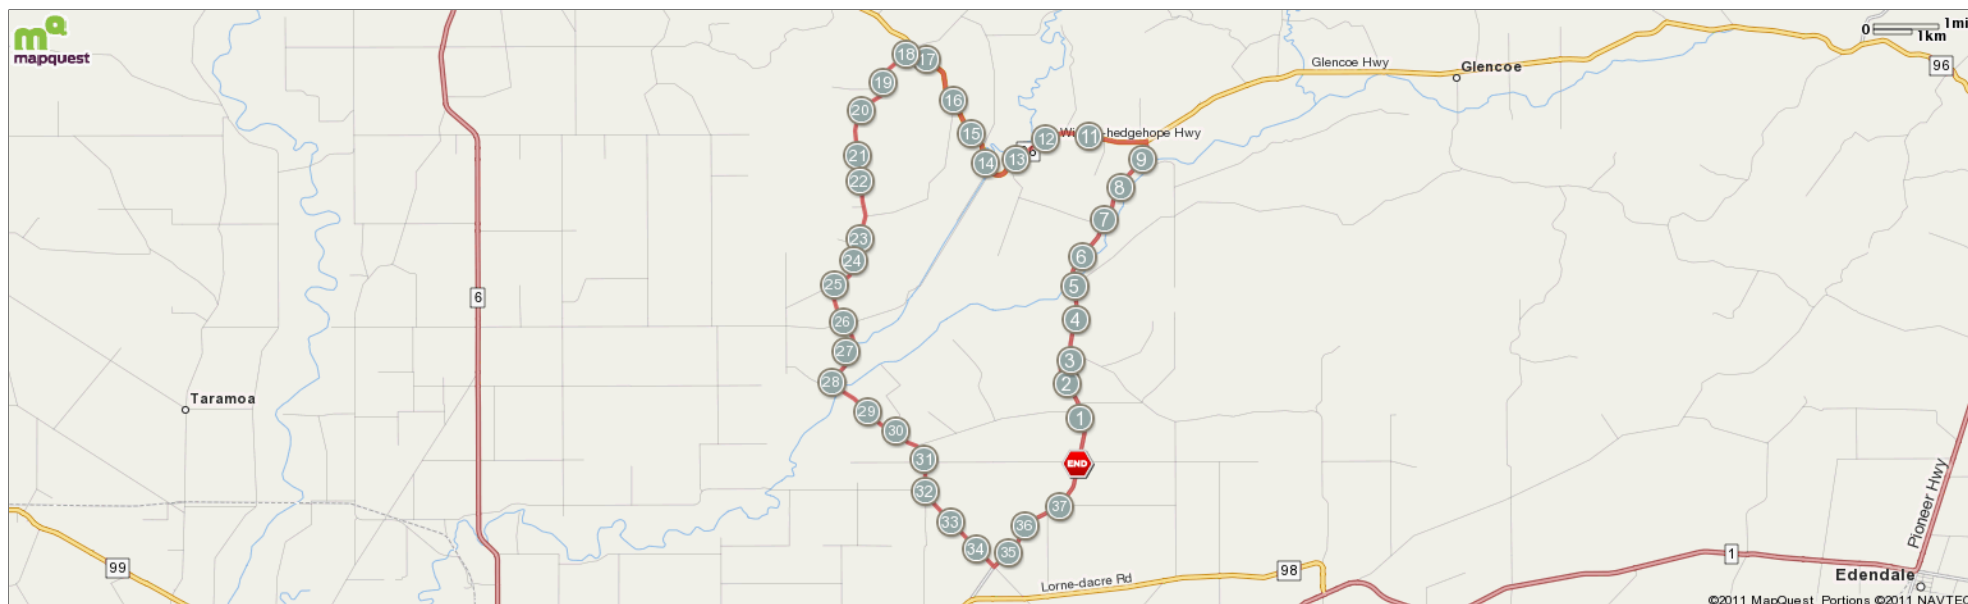

Stage 6 Junior Tour of Southland

Starts In Southland, New Zealand

38.14 kilometers

Description