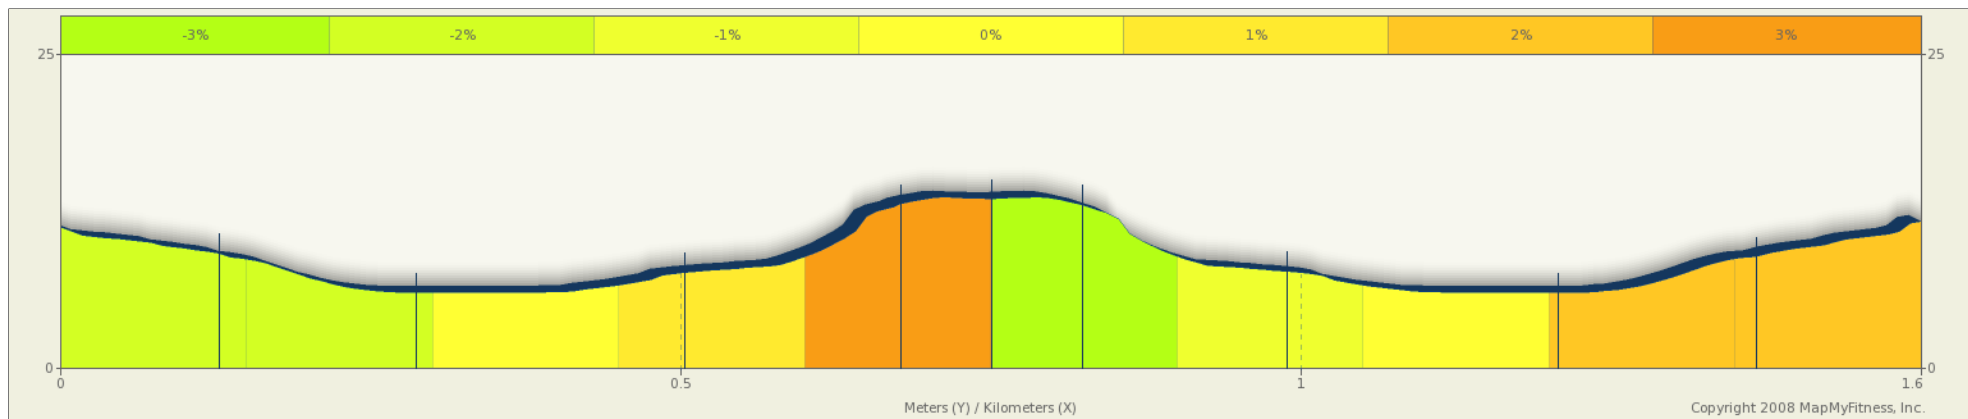

Stage 5 Junior Tour of Southland

Starts In Southland, New Zealand

1.64 kilometers

Description