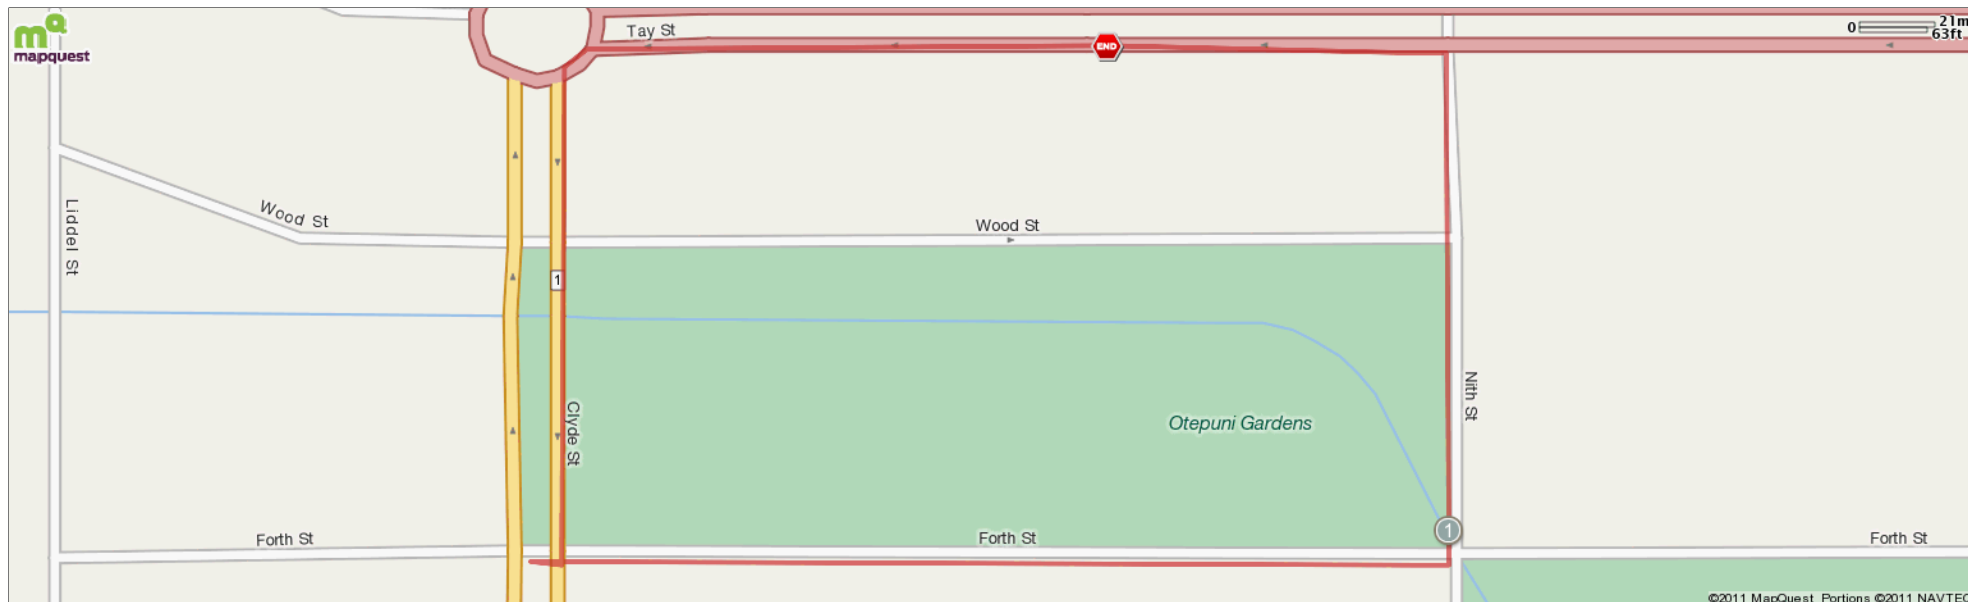

Stage 5 Junior Tour of Southland

Starts In Southland, New Zealand

1.64 kilometers

Description