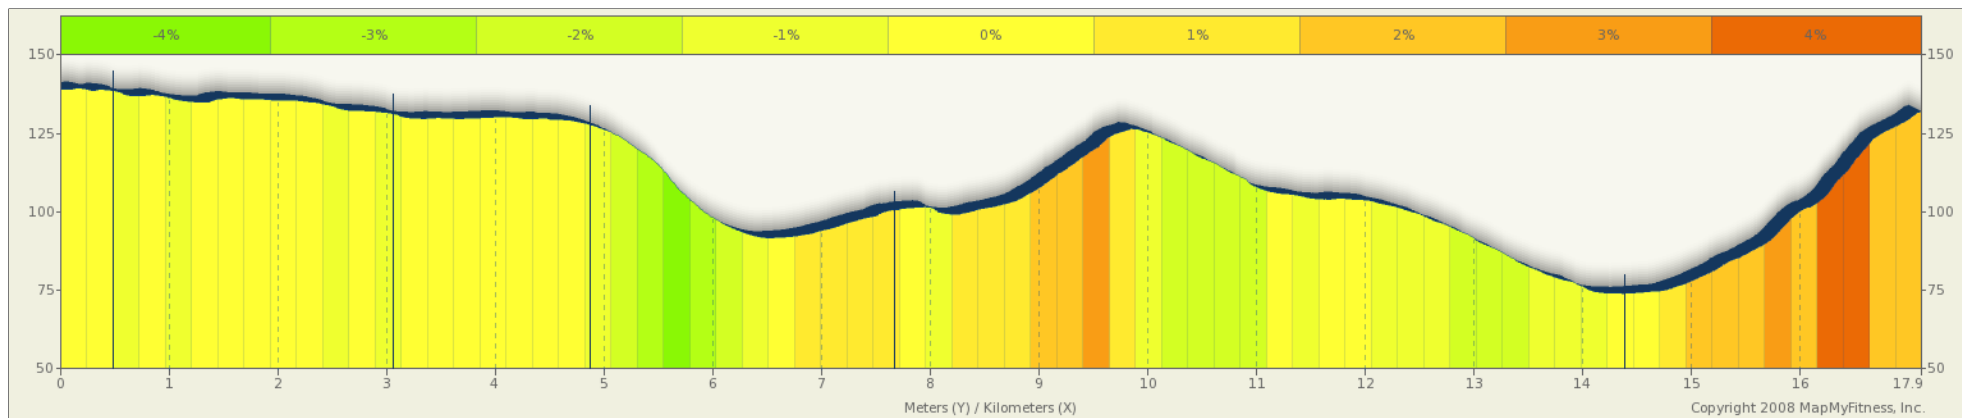

Stage 4 Junior Tour of Southland

Starts In Southland, New Zealand

17.85 kilometers

Description
Stage 4 Junior Tour of Southland