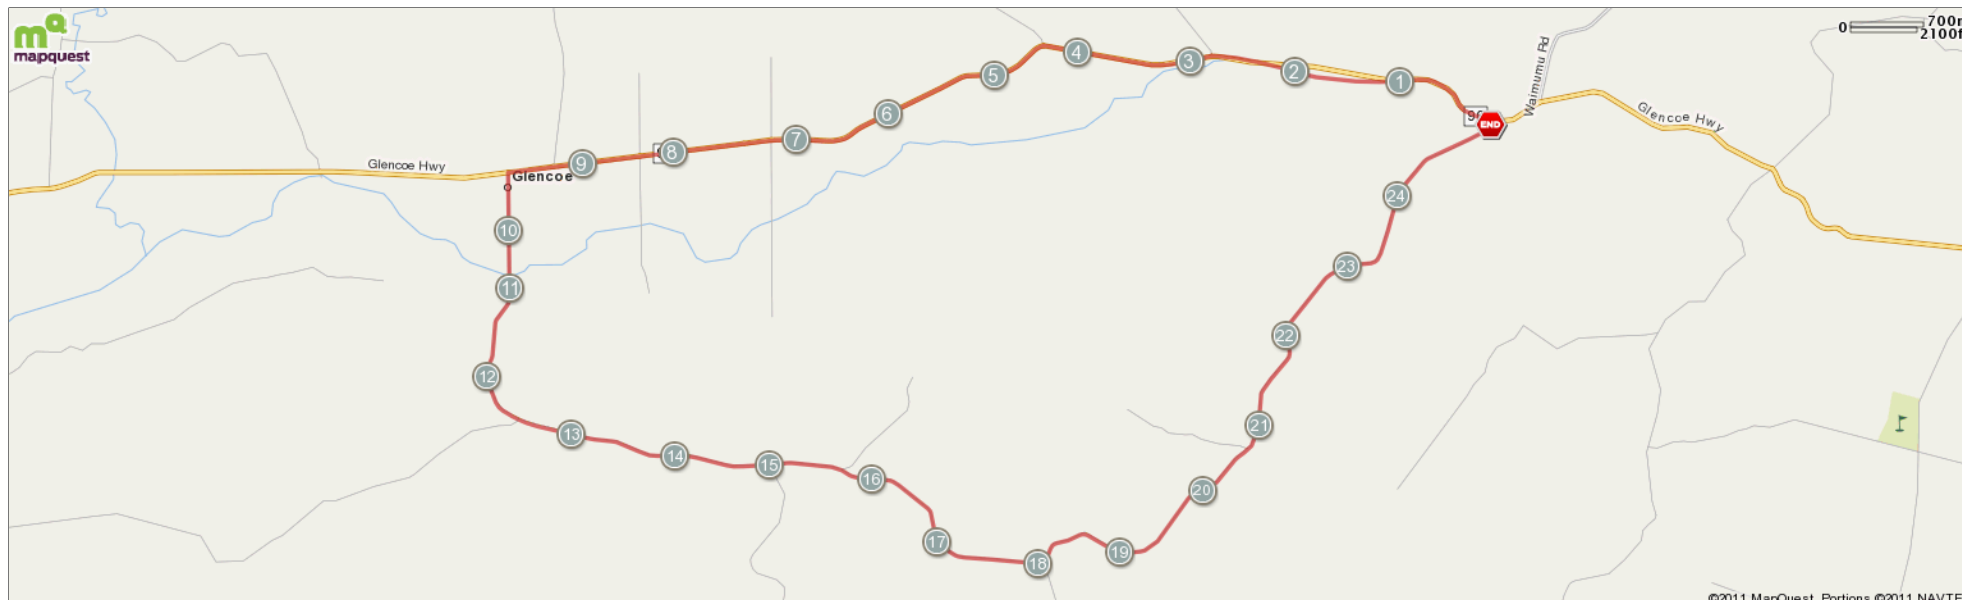

# Stage 3 Junior Tour of Southland

Starts In Southland, New Zealand

## 25.15 kilometers

Description