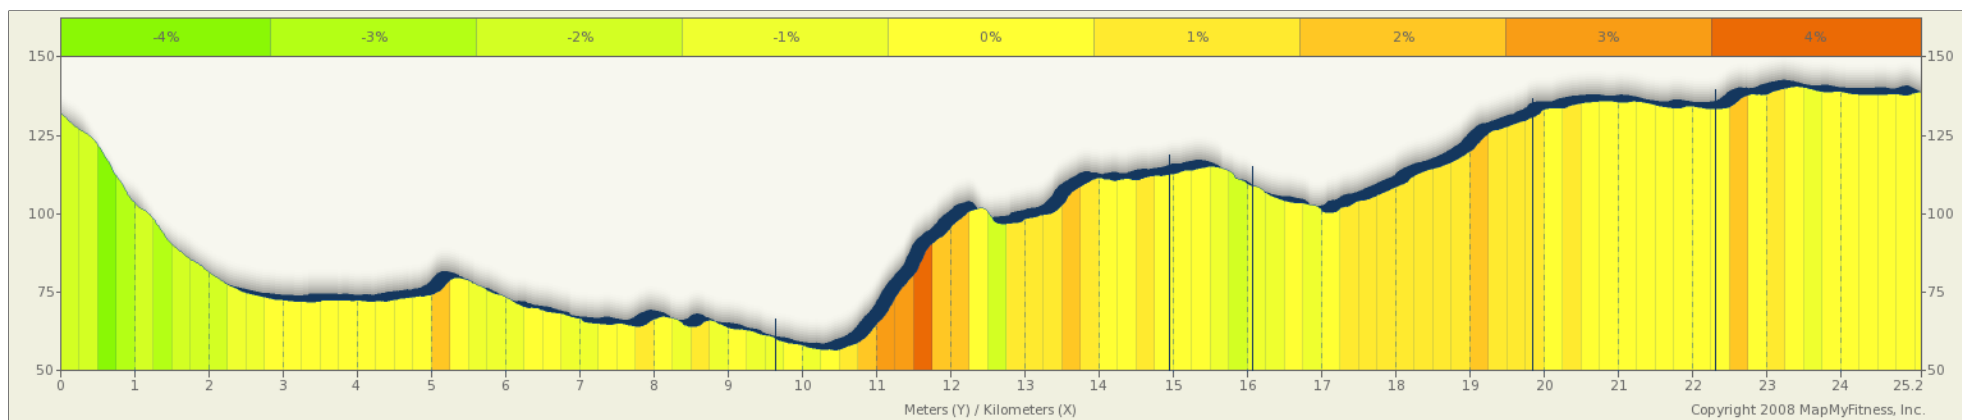

# Stage 3 Junior Tour of Southland

Starts In Southland, New Zealand

## 25.15 kilometers

Description