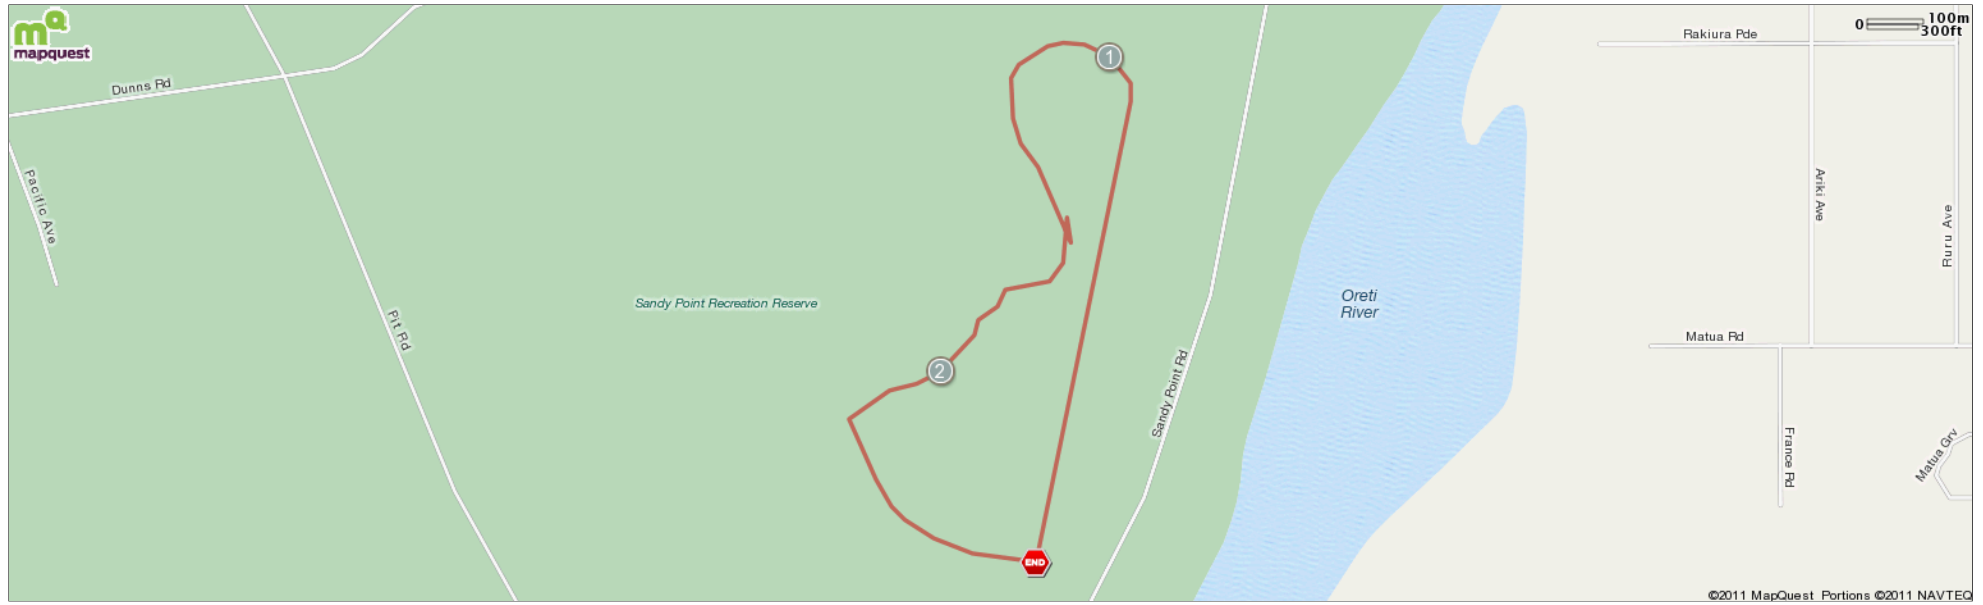

Stage 1 and 2 Junior Tour of Southland ITT and Kermis Teretonga Raceway

Starts In Southland, New Zealand

2.67 kilometers

Description