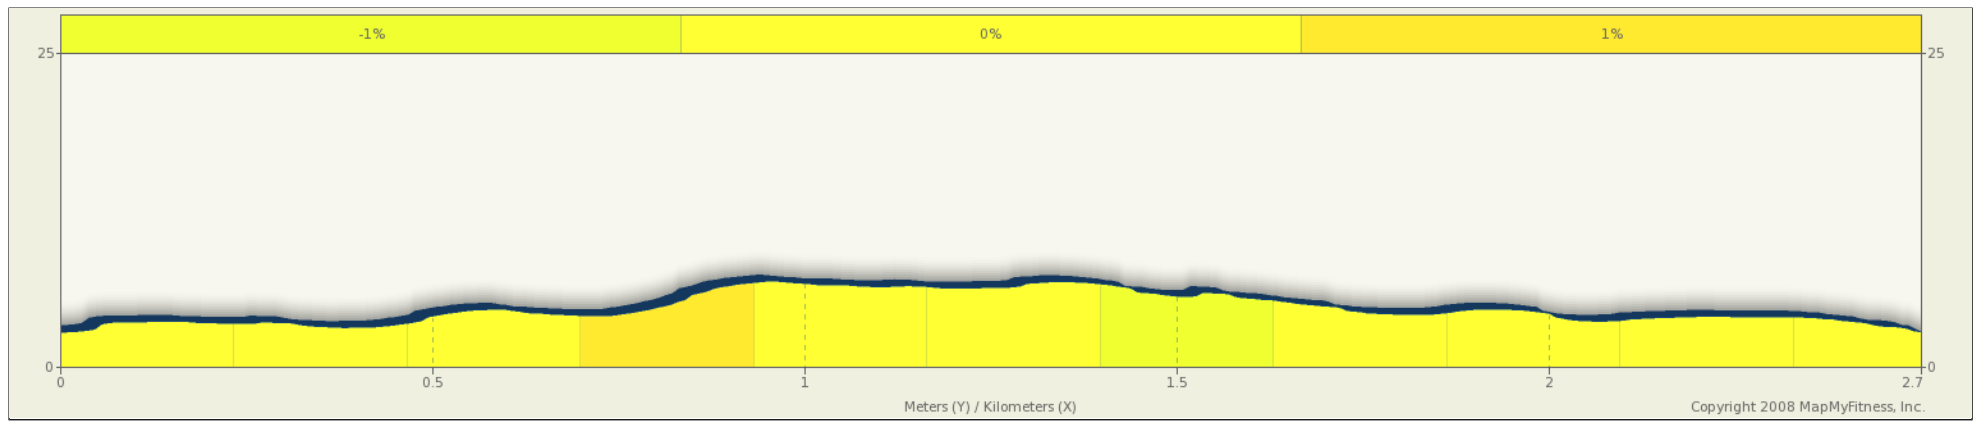

Stage 1 and 2 Junior Tour of Southland ITT and Kermis Teretonga Raceway

Starts In Southland, New Zealand

2.67 kilometers

Description