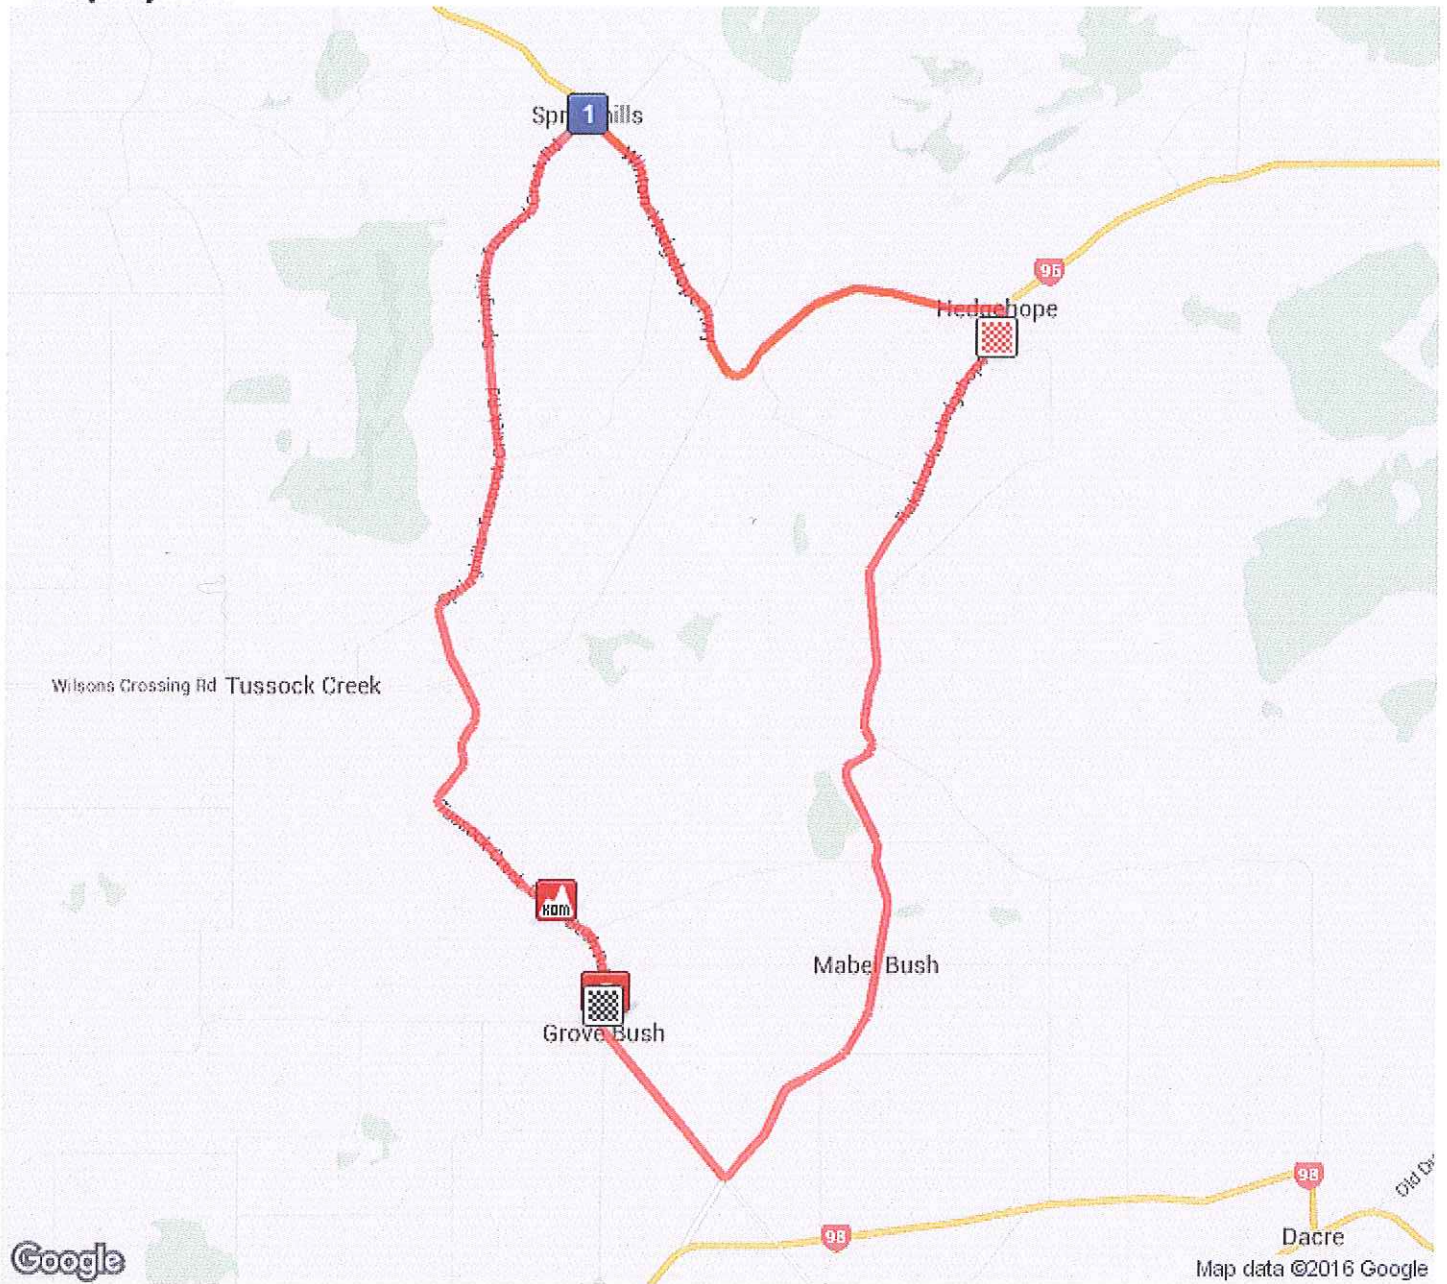

# Yunca Junior Tour - Stage 6

Distance: 38.11 km

Elevation: 170.51 m (Max: 73.78 m)

mapmyride

ELEVATION (m)

Copyright (c) 2016 MapMyFitness Inc.